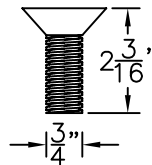

TOP PLATE (TOP VIEW)

TOP PLATE (ISOMETRIC - UNDERSIDE)

TOP PLATE (SIDE VIEW)

BOLT (TOP VIEW)

BOLT (SIDE VIEW)

BOLT (ISOMETRIC)

BASE PLATE (TOP VIEW)

BASE PLATE (ISOMETRIC)

BASE PLATE (SIDE VIEW)

**HANOVER
GUARDIAN**
BALLAST PAVER SYSTEM

AMERICAN HYDROTECH, INC.

GUARDIAN PAVER PEDESTAL
STANDARD DIMENSIONS

NO SCALE

HGP-2