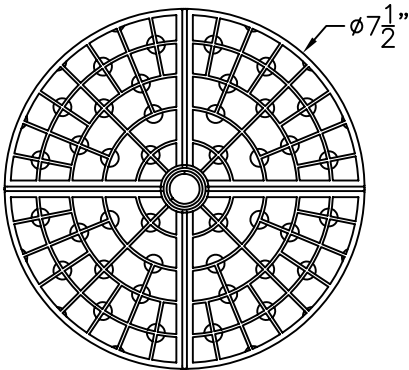

TOP PLATE (TOP VIEW)

TOP PLATE (ISOMETRIC - UNDERSIDE)

TOP PLATE (SIDE VIEW)

BOLT (TOP VIEW)

BOLT (SIDE VIEW)

BOLT (ISOMETRIC)

BASE PLATE (TOP VIEW)

BASE PLATE (ISOMETRIC)

BASE PLATE (SIDE VIEW)

**HANOVER
GUARDIAN**
BALLAST PAVER SYSTEM

AMERICAN HYDROTECH, INC.

GUARDIAN PAVER PEDESTAL
STANDARD DIMENSIONS

NO SCALE

HGP-2